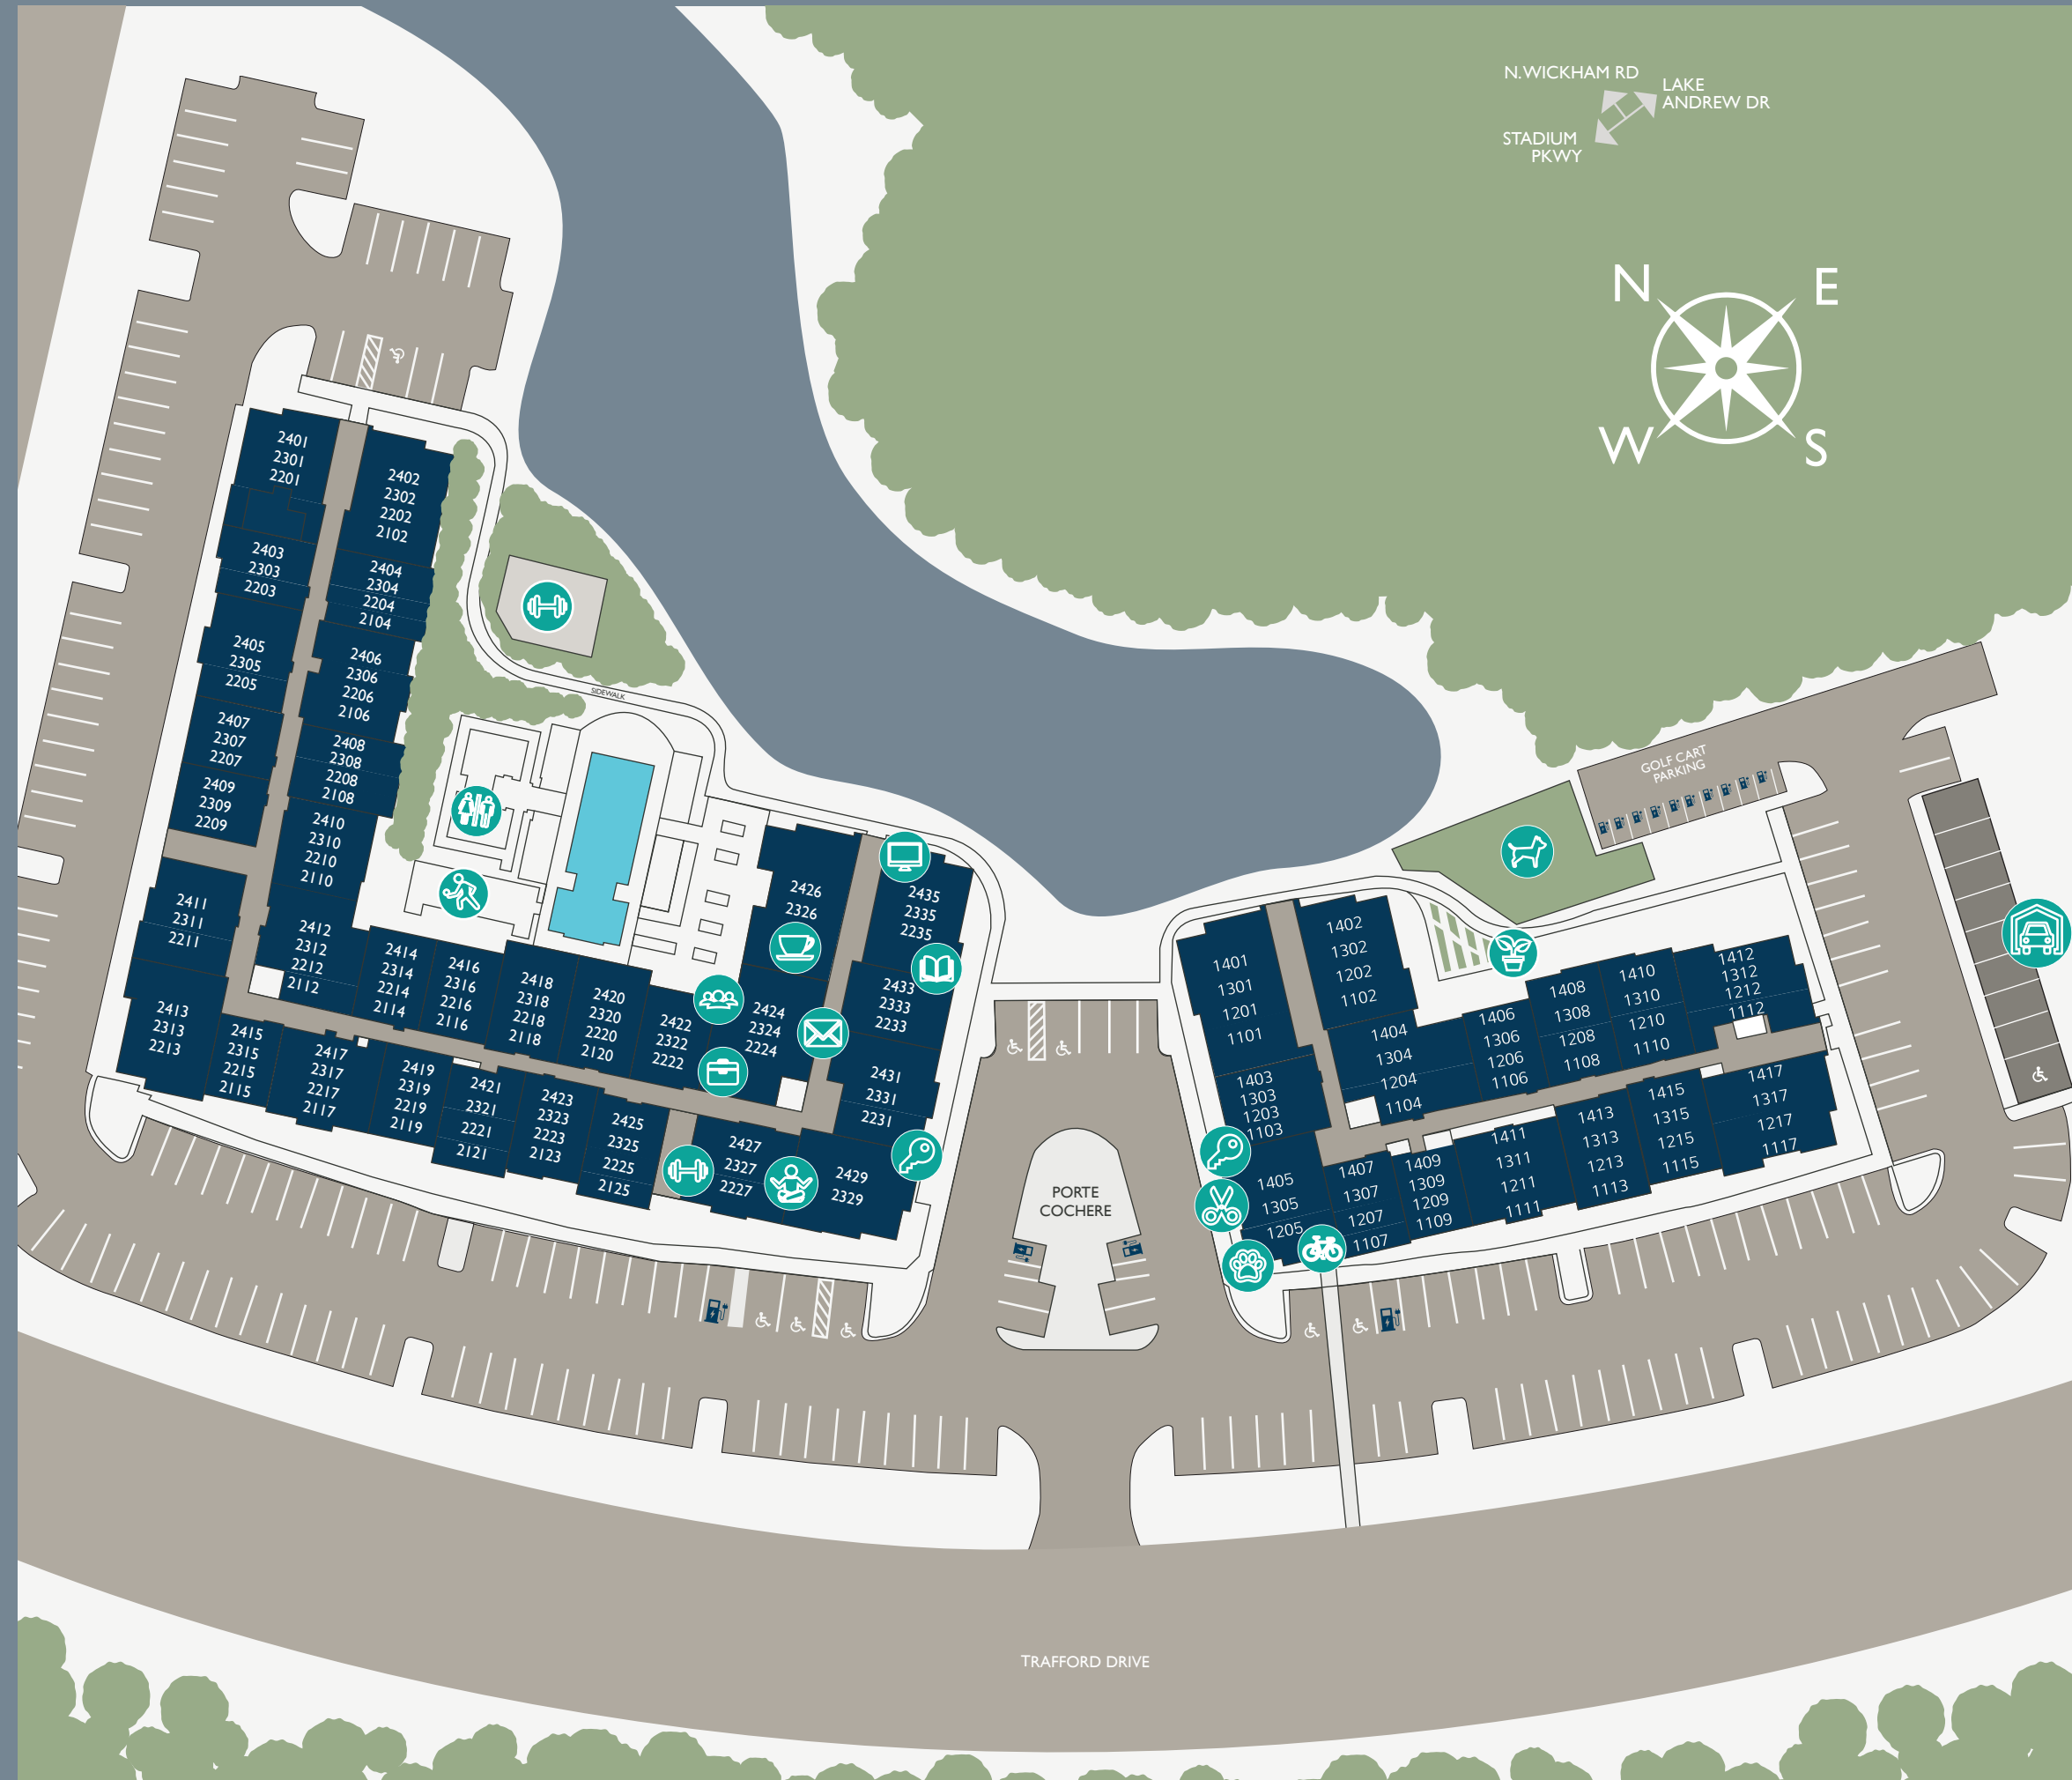

# AZUL

AT VIERA

N. WICKHAM RD  
STADIUM PKWY  
LAKE ANDREW DR

## LEGEND

-  MAIL ROOM
-  CLUB ROOM
-  BUSINESS
-  ENTRY LOBBY
-  YOGA
-  FITNESS
-  DOG SPA
-  DOG PARK
-  MAKER'S SPACE
-  WC
-  BIKE ROOM
-  LIBRARY/MEDIA
-  CONFERENCE
-  BOCCIE BALL COURT
-  RAISED GARDEN
-  GAMING/ACTIVITY
-  CAR & CART CHARGING STATION
-  GARAGE